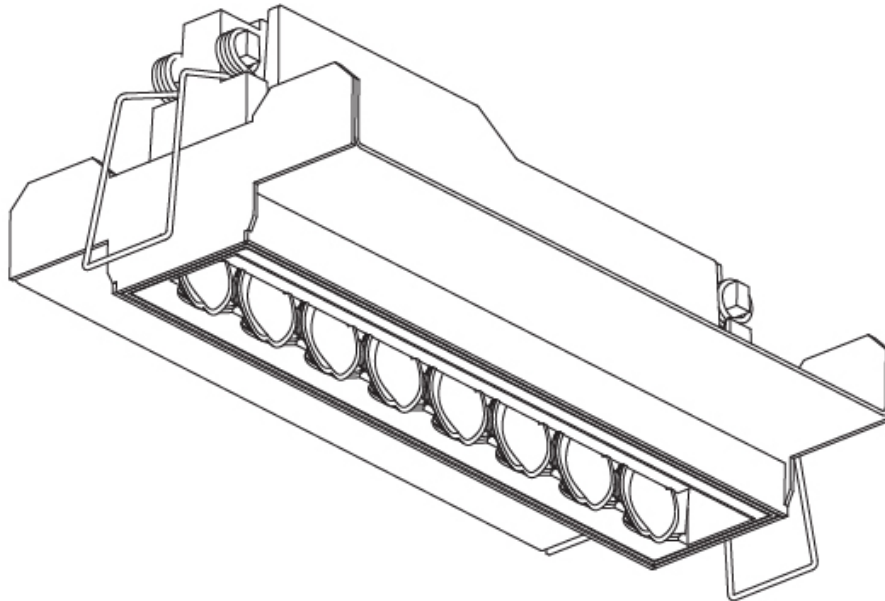

MAGIQ HOLLOW WALLWASH TRIMLESS

A35577-

PROJECT _____

TYPE _____

SPECIFIER _____

QUANTITY _____

DATE _____