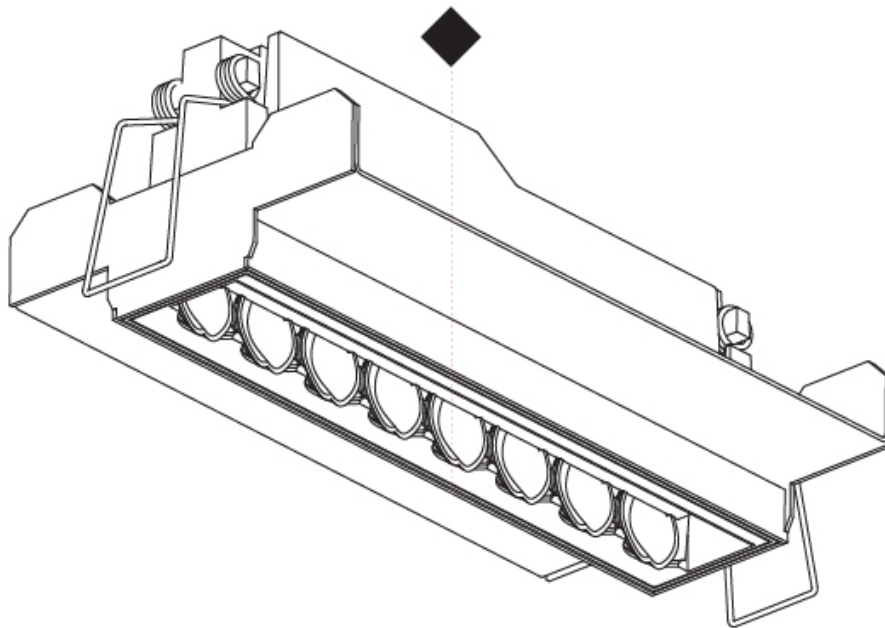

MAGIQ HOLLOW WALLWASH KORONA TRIMLESS

A35579-

PROJECT _____

TYPE _____

SPECIFIER _____

QUANTITY _____

DATE _____

A