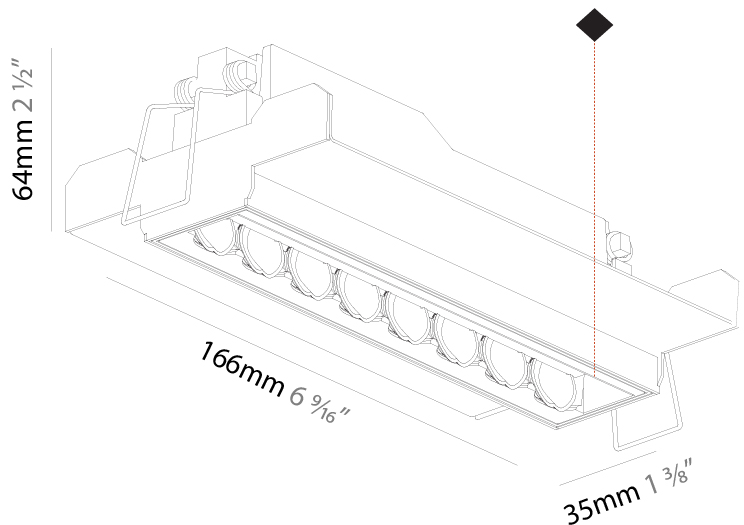

PHYSICAL

Shape: Rectangle
Length (mm): 166
Length (in): 6 ⁹/₁₆
Width (mm): 35
Width (in): 1 ³/₈
Height (mm): 64
Height (in): 2 ¹/₂
Ceiling Thickness (mm): 12.5
Ceiling Thickness (in): 1/2
Min. Recessing Depth (mm): 100
Min. Recessing Depth (in): 3 ¹⁵/₁₆
Light Distribution: Asymmetric
Weight (kg): 0.535
Weight (lbs): 1.18
Fixture Finish: SSR / BKV / CWI / CRY / HAB / UFT / ITA / RUA / FTG / MYG / LOD / PUS / FRO / FUP / KIA / POP / BLS / SPG / MEY / GOH / GUM / CHC / COM / ABZ / JAG / OBR / MOS / ROR
Holder Finish: WHI / BLK
Fixture Material: Aluminum Die Cast
Cut-out Measurements: 173mm / 6 13/16" x 42mm / 1 5/8"

ELECTRICAL

Lamp Type: LED (Zhaga Standard)
Input Wattage (W): 19
Total Output Wattage (W): 17.2
Dimming: Tri-Mode (Non-Dimming and Phase Dimming (120Vac only) and 0-10V Dimming)
Driver Included: No
Driver Location: Recessed Housing
Driver Type: Constant Current - Universal
Driver Class: Class 2
Housing: See components
Input Voltage (V): 120 - 277
Constant Current (MA): 700

LED

Number of LEDs: 8
Color Temperature (°K): 2700 / 3000 / 3500 / 4000
Max. Delivered Lumen (lm): 1270 / 1270 / 1513 / 1544
Nominal Lumen (lm): 1492 / 1492 / 1778 / 1814
CRI: >90 CRI
Lamp Life (hrs): 50000
Upon Request: Special Color Temperature

OPTICAL

Upon Request: Special Beam Angles

RATINGS AND CERTIFICATIONS

Certified By: CSA Certified to UL and CSA Standards

IP rating: IP20
Zaneen Company Inc. © 2024, T 1800-388-3382, F 416-247-9319, www.zaneen.com

100mm
3 15/16"

12 1/2 mm
1/2"

173mm x 42mm
6 13/16" x 1 5/8"